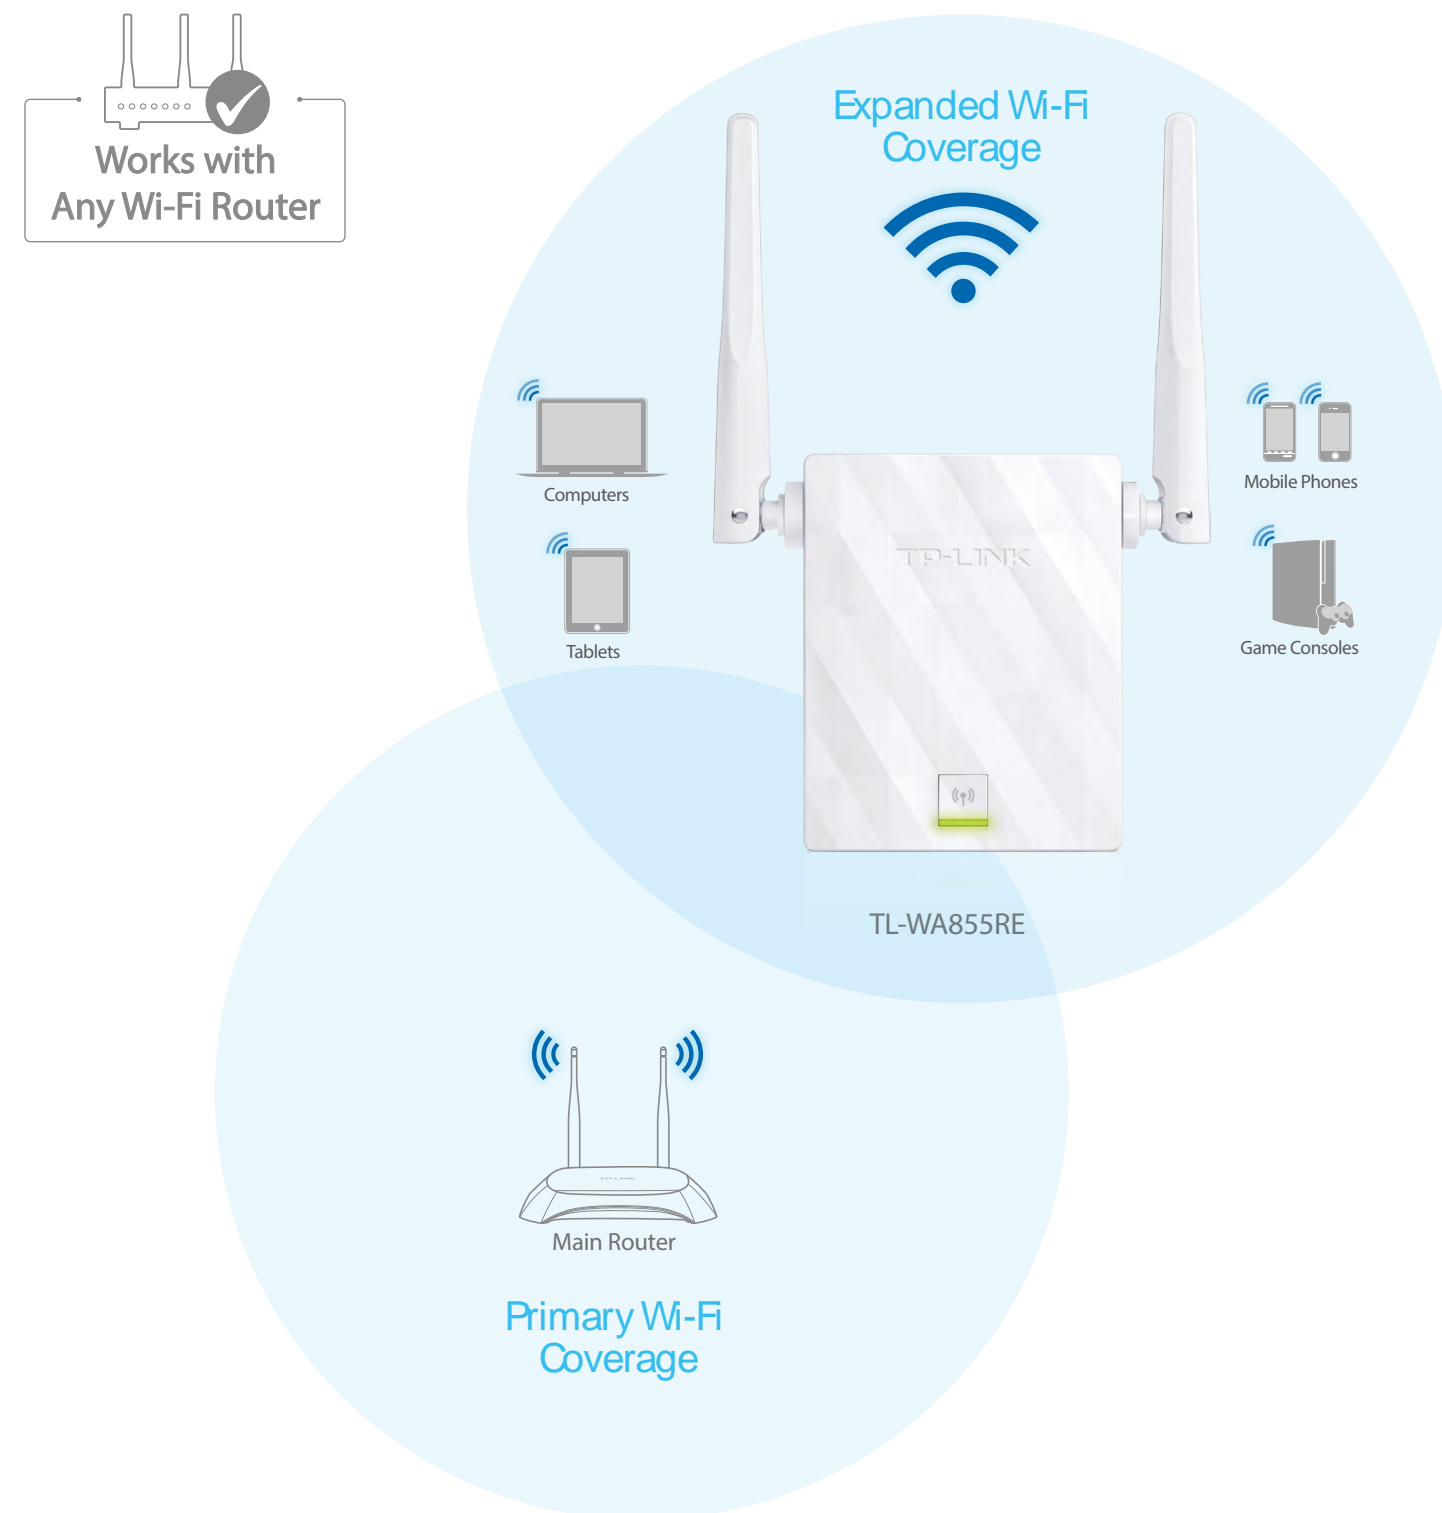

## Reliability

- **Reliable Connection** – Two external antennas with MIMO technology for better Wi-Fi coverage and reliable wireless connections.
- **Universal Compatibility** – Works with any Wi-Fi router.

## Ease of Use

- **Easy Two Touch Setup** – Press the WPS button on your router and the Range Extender button on the TL-WA855RE within 2 minutes to easily expand wireless coverage.
- **Intelligent Signal Indicator** – Intelligent signal lights help to find the best location for optimal Wi-Fi coverage by showing the signal strength.
- **Compact Design** – For easy and flexible deployment.

## Ease of Use

Expanding your network should be easy. You can get set up in seconds with its RE button. And the Intelligent Signal Indicator LED provides a simple, color-coded indication of whether your range extender is too close to or too far from the main router.