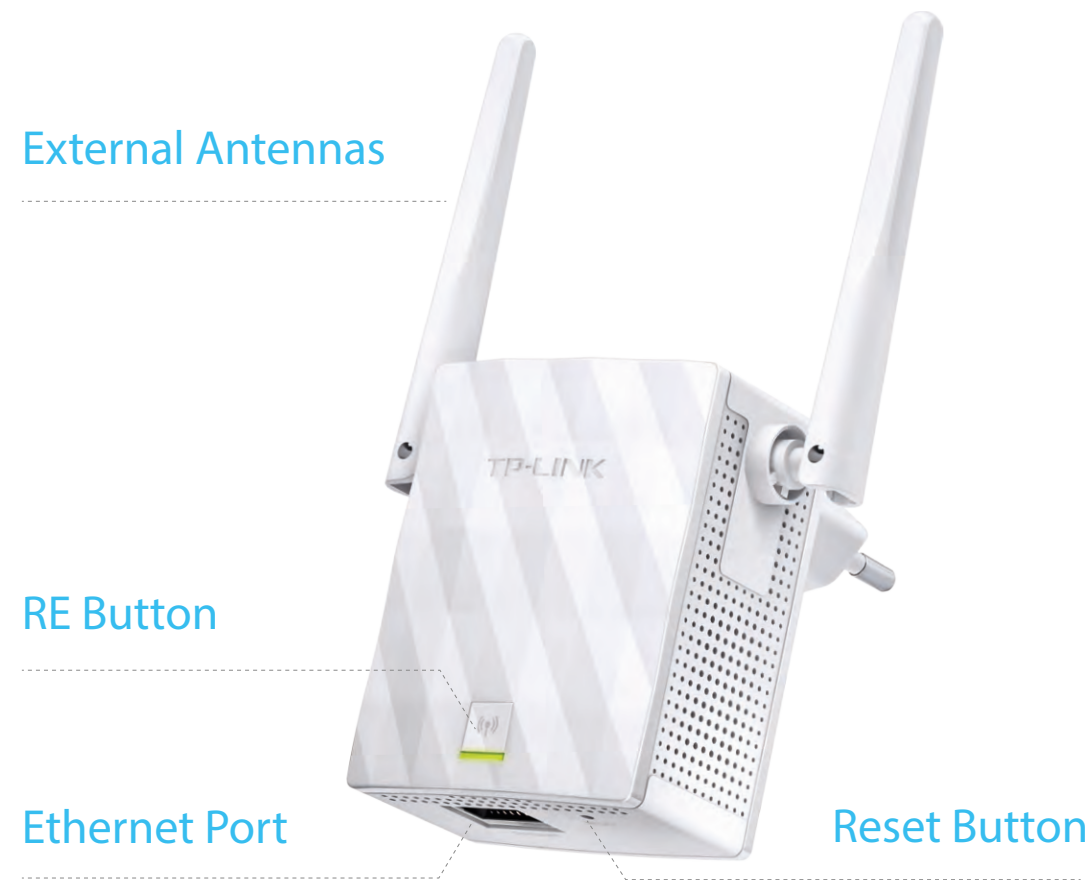

Specifications

Hardware

- Standards and Protocols: IEEE 802.11n, IEEE 802.11g, IEEE 802.11b
- Interface: 1*10/100 Ethernet Port(RJ45)
- Plug Type: EU, UK, US
- Button: RE (Range Extender) Button, Reset Button
- Dimensions (W X D X H): 2.0 x 1.3 x 2.6 in. (52 x 34 x 65mm)
- Antenna: 2*external
- Power Consumption: About 3W

Wireless

- Frequency: 2.4~2.4835GHz
- Signal Rate: 11n: Up to 300Mbps (dynamic)
  11g: Up to 54Mbps (dynamic)
  11b: Up to 11Mbps (dynamic)
- Reception Sensitivity: 2.4GHz:
  270M: -68dBm@10% PER
  130M: -68dBm@10% PER
  108M: -68dBm@10% PER
  54M: -68dBm@10% PER
  11M: -68dBm@8% PER
  6M: -68dBm@10% PER
  1M: -68dBm@8% PER
- Transmit Power: <20 dBm (EIRP)
- Wireless Modes: Range Extender, AP Mode
- Wireless Security: WPA-PSK/WPA2-PSK, 64/128-bit WEP