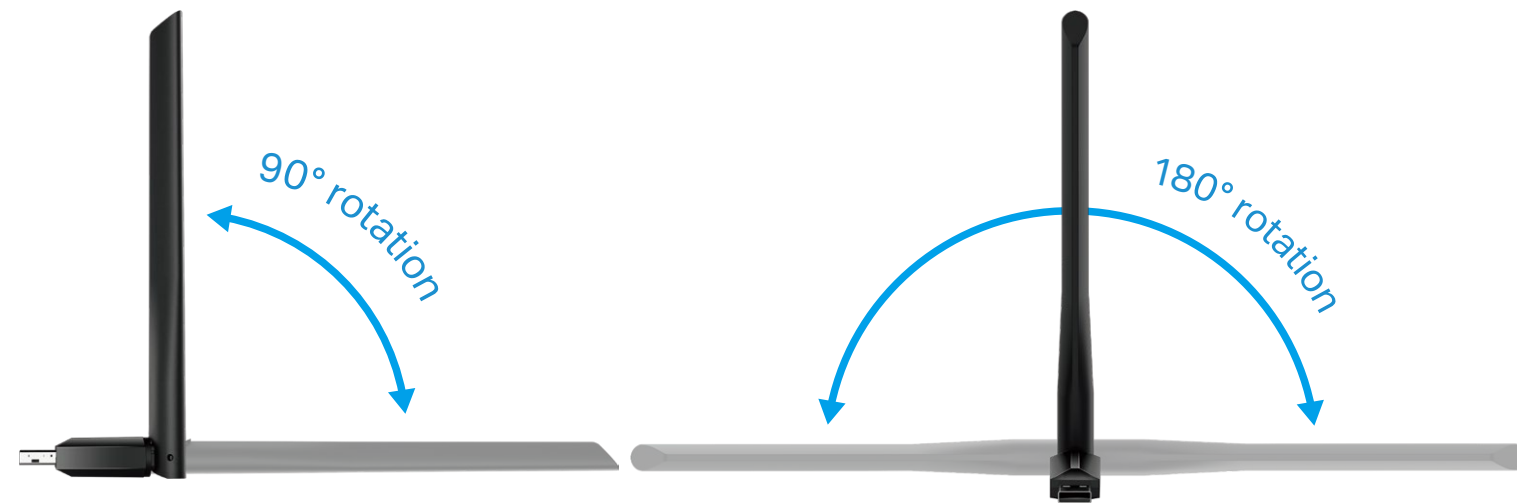

AC600 High Gain Wireless Dual Band USB Adapter

Archer T2U Plus

200Mbps on 2.4GHz
433Mbps on 5GHz

256QAM -
33% faster on 2.4GHz

High Gain - Boost
Wireless Range

Highlights

AC600 Dual Band Wi-Fi

The Archer T2U Plus receives Wi-Fi signals on two separate bands. Supporting 256QAM technology increases 2.4GHz data rate from 150Mbps to 200Mbps for 33% faster performance. Choose the 2.4GHz for surfing and social media, and 5GHz for up to 433Mbps for HD streaming and lag-free gaming.

Archer T2U Plus

Router

Increased Range with High Gain Antenna

A high gain antenna reaches your router from farther with more precise directional range, sustaining faster and more stable wireless connections.

Regular Adapter

Archer T2U Plus

Highlights

Adjustable Multi-Directional Antenna

Rotate and adjust the antenna in the multi-direction to improve using experience in different environments.

Features

Speed

- High-Speed Wi-Fi – 200Mbps on 2.4GHz and 433Mbps on 5GHz wireless speeds are ideal for HD streaming video, lag-free gaming and large file downloads
- 256QAM Support – Increases the 2.4GHz data rate from 150Mbps to 200Mbps, delivering 33% faster performance
- 802.11ac Support – Wi-Fi technology that is 3 times faster than 802.11n

Coverage

- High-Gain Antenna – A 5dBi high-gain antenna greatly enhances the reception and transmission signal strength of the USB adapter

Reliability

- Dual Band – 2.4GHz and 5GHz band provide flexible connectivity, giving your devices access to the latest dual-band Wi-Fi router for faster speed and extended range
- Backwards Compatibility – Supports routers utilizing 802.11 a/b/g/n Wi-Fi standards