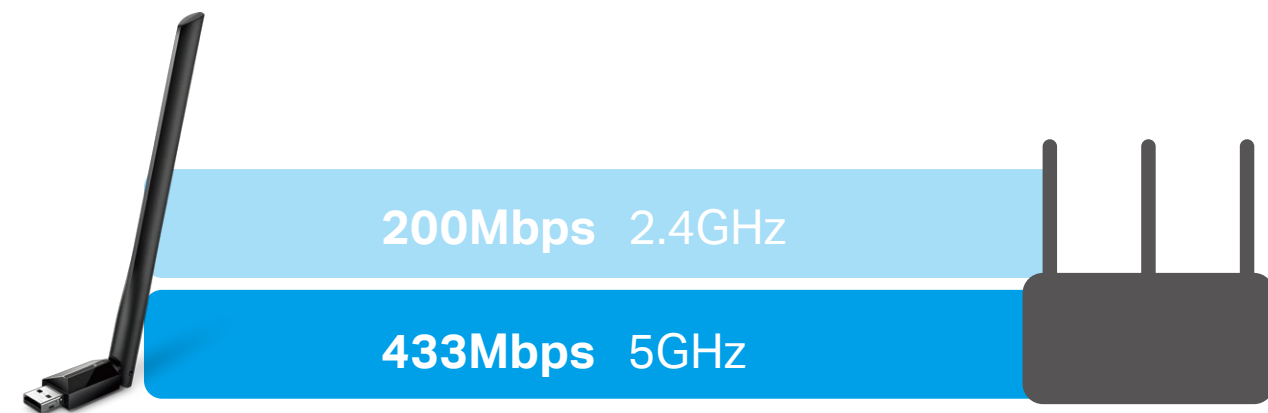

AC600 High Gain Wireless Dual Band USB Adapter

Archer T2U Plus

200Mbps on 2.4GHz
433Mbps on 5GHz

256QAM -
33% faster on 2.4GHz

High Gain - Boost
Wireless Range

Highlights

AC600 Dual Band Wi-Fi

The Archer T2U Plus receives Wi-Fi signals on two separate bands. Supporting 256QAM technology increases 2.4GHz data rate from 150Mbps to 200Mbps for 33% faster performance. Choose the 2.4GHz for surfing and social media, and 5GHz for up to 433Mbps for HD streaming and lag-free gaming.

Archer T2U Plus

Router

Increased Range with High Gain Antenna

A high gain antenna reaches your router from farther with more precise directional range, sustaining faster and more stable wireless connections.

Regular Adapter

Archer T2U Plus

Highlights

Adjustable Multi-Directional Antenna

Rotate and adjust the antenna in the multi-direction to improve using experience in different environments.

Features

Speed

- High-Speed Wi-Fi – 200Mbps on 2.4GHz and 433Mbps on 5GHz wireless speeds are ideal for HD streaming video, lag-free gaming and large file downloads
- 256QAM Support – Increases the 2.4GHz data rate from 150Mbps to 200Mbps, delivering 33% faster performance
- 802.11ac Support – Wi-Fi technology that is 3 times faster than 802.11n