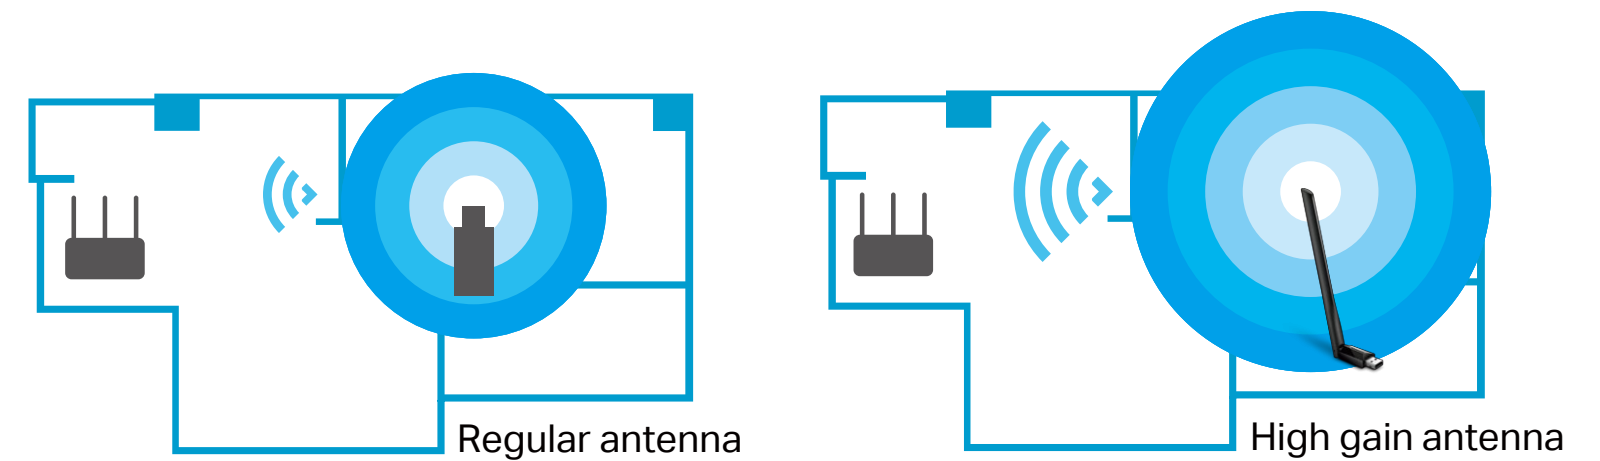

AC600 High Gain Wireless Dual Band USB Adapter

Archer T2U Plus

200Mbps on 2.4GHz
433Mbps on 5GHz

256QAM -
33% faster on 2.4GHz

High Gain - Boost
Wireless Range

Highlights

AC600 Dual Band Wi-Fi

The Archer T2U Plus receives Wi-Fi signals on two separate bands. Supporting 256QAM technology increases 2.4GHz data rate from 150Mbps to 200Mbps for 33% faster performance. Choose the 2.4GHz for surfing and social media, and 5GHz for up to 433Mbps for HD streaming and lag-free gaming.

Archer T2U Plus

Router

Increased Range with High Gain Antenna

A high gain antenna reaches your router from farther with more precise directional range, sustaining faster and more stable wireless connections.

Regular Adapter

Archer T2U Plus

Highlights

Adjustable Multi-Directional Antenna

Rotate and adjust the antenna in the multi-direction to improve using experience in different environments.

Features

Speed

- High-Speed Wi-Fi – 200Mbps on 2.4GHz and 433Mbps on 5GHz wireless speeds are ideal for HD streaming video, lag-free gaming and large file downloads
- 256QAM Support – Increases the 2.4GHz data rate from 150Mbps to 200Mbps, delivering 33% faster performance
- 802.11ac Support – Wi-Fi technology that is 3 times faster than 802.11n

Hardware

- Interface: USB 2.0
- LED: Status
- Antenna: 1 External High Gain 5dBi Antenna
- Dimensions (when the antenna is vertical): 2.28×0.71×6.83 in (57.8 × 18 × 173.4mm)

Others

- Package Contents
 - AC600 High Gain Wireless Dual Band USB Adapter
 - Quick Installation Guide
 - Resource CD
- Certification
 - FCC, CE, RoHS
- System Requirements
 - Windows10/8.1/8/7/XP, Mac OS X 10.9-10.14
- Environment
 - Operating Temperature: 0°C~40°C (32°F ~104°F)
 - Storage Temperature: -40°C~70°C (-40°F ~158°F)
 - Operating Humidity: 10%~90% non-condensing
 - Storage Humidity: 5%~90% non-condensing