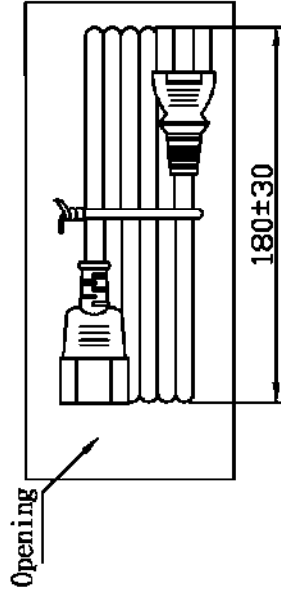

Datenblatt - Fiche technique - Data sheet

19.08.1515

ROLINE Apparate-Verbindungskabel, schwarz, 1,8m

ROLINE Câble d'alimentation, noir, 1,8m

ROLINE Monitor Power Cable, 1.8 m

No	BOM ITEM	Q'TY	P/N
1	KPR-011 TERMINAL	3 pcs	BBN11000
2	IS-011 INNER BODY	1 pcs	MI011000
3	IS-011 OUT BODY	1 pcs	MP011012
4	PVC 50P (IS-011)	18 g	RPP05012
5	KPR-14 TERMINAL	3 pcs	BBB14000
6	IS-14 INNER BODY	1 pcs	MI014000
7	PVC 50P (IS-14)	14.3g	RPP05012
8	PE TIE (BLACK • 6 inch)	1 pcs	KBBPE115
9	PE BAG	1 pcs	KPRI2286

CABLE H05VV-F 3G 0.75 凹 CT-12 (BLACK)			
PLUG	LENGTH	1800	UNIT mm
NAME	N/W		UNIT kg
P/N	KS DWG	SR-1212110-2	VER. A
CLIENT		Design. by 張文娟 2012.12.24	
		Review. by 李俊霖 2012.12.24	
		Approval. by 汪華高 2012.12.24	