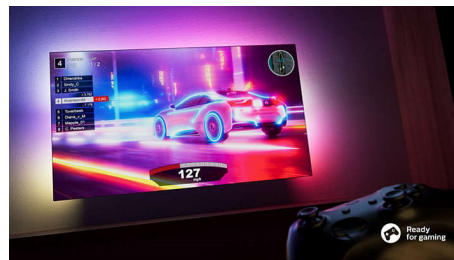

TITAN OS smart platform

It's quick and easy to find what you love with our TITAN OS smart TV platform. Enjoying a series? You can continue watching straight from the home screen. If you're looking for something new, you can browse categories like

action or drama and see suggestions from the top streaming services—all in one place.

Dolby Atmos

Dolby Atmos pulls you in deeper by placing sound effects in the space around and above you. Whether it's spaceships flying overhead or quiet footsteps sneaking up from behind, you'll feel like you're right in the middle of the action.

Ready for gaming

HDMI VRR lets you get the best from your console, with fast gameplay and smooth

graphics. Low-input-lag setting activates automatically when you turn on your console. Ambilight's gaming mode makes the thrills feel bigger.

Picture/Display

- Diagonal screen size (inch): 75 inch
- Diagonal screen size (metric): 189 cm
- Display: 4K Ultra HD LED
- Panel resolution: 3840x2160
- Picture engine: Pixel Precise Ultra HD

Display input resolution