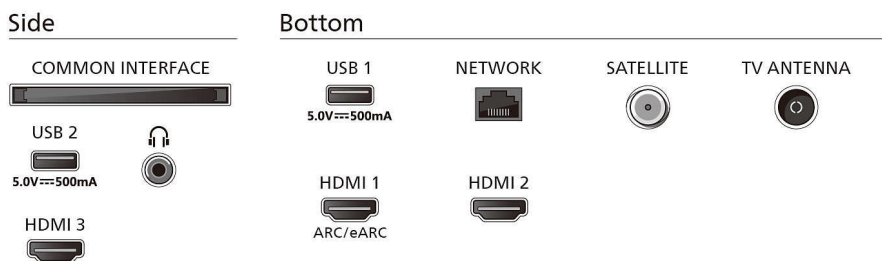

Connectivity

- Number of HDMI connections: 3
- HDMI features: 4K, Audio Return Channel
- EasyLink (HDMI-CEC): Remote control pass-through, System audio control, System standby, One touch play
- Number of USBs: 2
- Wireless connection: Wi-Fi 802.11n, 2x2,Single band
- HDCP 2.3: Yes on all HDMI
- HDMI ARC: Yes on HDMI1
- HDMI 2.1 features: eARC on HDMI 1, eARC/VRR/ ALLM supported
- EasyLink 2.0: HDMI-CEC for Philips TV/SB, External setting via TV UI

Supported HDMI video features

- Gaming: ALLM, HDMI VRR
- HDR: HLG, HDR10, HDR10+ Compatible

EU Energy card

- Energy class for SDR: F
- On mode power demand for SDR: 102 Kwh/1000h
- On mode power demand for HDR: 208 Kwh/1000h
- Off mode power consumption: n.a
- Networked standby mode: less than 0.3 W
- Panel technology used: LED LCD

Accessories

- Included accessories: Remote Control, 2 x AAA Batteries, Table top stand, Power cord, Quick Use Guide, Legal and safety brochure

Design

- Colors of TV: Matt black bezel
- Stand design: Black sticks

Dimensions

- Distance between 2 stands: 810 mm
- Wall mount compatible: 300 x 300 mm
- TV without stand (W x H x D): 1451 x 843 x 85 mm
- TV with stand (W x H x D): 1451 x 861 x 287 mm
- Package carton (W x H x D): 1600 x 995 x 170 mm
- Weight of TV without stand: 20.2 kg
- Weight of TV with stand: 20.7 kg
- Weight incl. packaging: 25.7 kg

Connections

Issue date 2024-04-20

Version: 2.2.0

EAN: 87 18863 04122 2

© 2024 Koninklijke Philips N.V.
All Rights reserved.

Specifications are subject to change without notice.
Trademarks are the property of Koninklijke Philips N.V.
or their respective owners.

www.philips.com

* This television contains lead only in certain parts or components where no technology alternatives exist in accordance with existing exemption clauses under the RoHS Directive.
* The TV supports DVB reception for 'Free to air' broadcast. Specific DVB operators may not be supported. An up to date list can be found in the FAQ section of the Philips support website. For some operators Conditional Access and subscription are required. Contact your operator for more information.
* Smart TV app availability varies per TV model and country. For more details please visit: www.philips.com/smarttv
* Philips TV Remote app and related functionalities vary per TV model, operator and country, as well as smart device model and OS. For more details please visit: www.philips.com/TVRemoteapp
* EPG and actual visibility (up to 8 days) is country- and operator-dependent.
* Netflix subscription required. Subject to terms on <https://www.netflix.com>
* Amazon Prime is available in selected languages and countries.
* Amazon, Alexa and all related logos are trademarks of Amazon.com, Inc. or its affiliates. Amazon Alexa is available in selected languages and countries.
* Over-the-top media services button on remote control will be different per country. Please refer to the actual product in the box.
* Google Assistant is available in different languages and countries specific to product types.