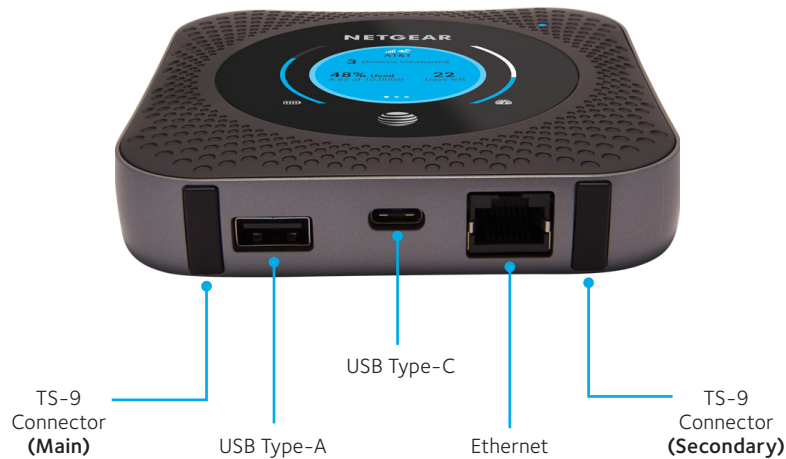

Battery Life

- All day & Night – 5040mAh battery for all day use

External Ports

- Ethernet Port
- USB-C Port
- Dual TS-9 external
3G/4G antennas connectors

Package Contents

- NETGEAR Nighthawk Mobile hotspot Router
- Removable Lithium Ion (Li-ion) Battery
- AC charger and USB Type-C cable
- Quick Start Guide

NETGEAR® Nighthawk®

Nighthawk® Mobile Hotspot Router

Data Sheet

As your ultimate travel router, the Nighthawk Mobile Hotspot Router is a **premium mobile WiFi router, plus MORE**

SUPER FAST WIRELESS INTERNET

MEDIA STREAMING

PARENTAL CONTROL

LONG LASTING BATTERY

ARLO SUPPORT

DUAL BAND DUAL CONCURRENT WIFI

TRAVEL ROUTER

IMPROVED JUMPBOOST

SIMPLE INTUITIVE APP DRIVEN USER EXPERIENCE