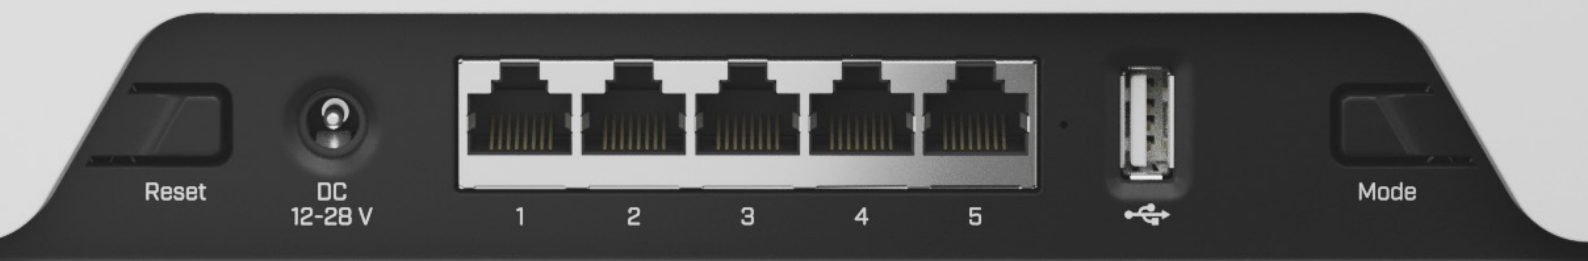

*Chateau is a high-speed, dual-band home access point that adapts to your needs. It features a **powerful quad-core ARM CPU**, a fast, reliable, and responsive **CAT6 LTE modem** for excellent mobile connectivity, and **the most advanced networking software** on the market – RouterOS. But don't worry – it can be as simple or as complex as you want. Chateau is designed to serve the most diverse user groups: IT professionals can push it to its limits, regular households can plug it in and forget it exists. With Chateau, you will always have options.*

5x Gigabit Ethernet ports can be useful to connect all your home devices (media servers, PC towers, TV's). You can also keep the LTE as a backup and use the Gigabit Ethernet to connect to a wired ISP for even higher speeds!