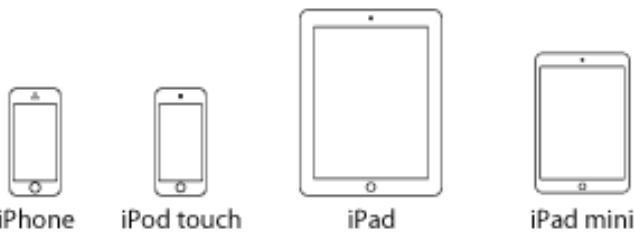

Specs

iRig BlueBoard Specifications

- Bluetooth Wireless MIDI Pedal Board
 - Bluetooth Low Energy (BLE), extremely low power consumption
 - Backlit rubber pads for easy identification in the dark
 - Completely wireless, battery powered (4 x AAA)
 - Completely customizable setup via the iRig BlueBoard dedicated iOS and Mac apps
-

Dimensions

- Size: 275mm/10.82" x 92mm/3.62" x 25mm/0.98"
(W x L x H)
 - Weight: 250g/8.81oz
-

Requirements

iOS Devices

iRig BlueBoard is compatible with iPhone 6 Plus, iPhone 6, iPhone 5s, iPhone 5c, iPhone 5, iPhone 4s, iPod touch 5th generation, iPad Air, iPad 4th generation, iPad 3rd generation, iPad mini with Retina display and iPad mini. iOS 6.1 or later is required.