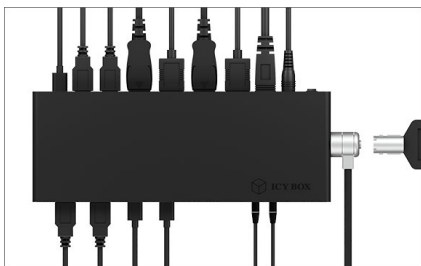

Big flexibility

This high performance DockingStation can be used with both current Windows® and macOS® operating systems. Thus, the IB-DK2245AC is the perfect companion for eager travellers, business and multimedia enthusiasts who want to be prepared for all environments.