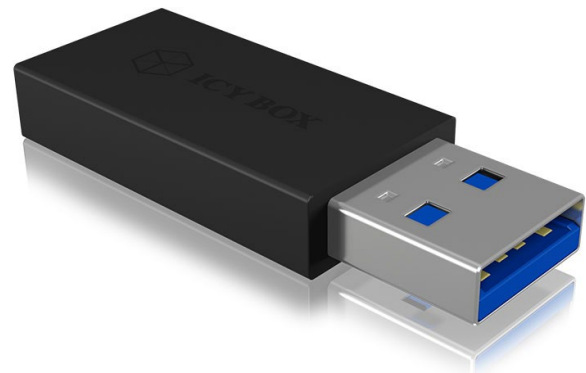

## ICY BOX IB-CB015

Adapter for USB 3.1 (Gen 2),  
Type-A plug to Type-C™ socket

### Key features

- Adapter for USB 3.1 (Gen 2) Type-A plug to USB 3.1 (Gen 2) Type-C™ socket
- Supports USB 3.1 (Gen 2) up to 10 Gbit/s
- No driver needed
- Plug & Play
- Windows®, macOS®

Packing content  
1x IB-CB015

## New devices on the old connection

The adapter converts a USB 3.1 (Gen 2) Type-A plug into a USB 3.1 (Gen 2) Type-C™ and allows the connection of previous USB devices with the old USB 3.1 Type-A interface.

### Technical data

<b>Model</b>	IB-CB015
<b>Article no.</b>	60321
<b>EAN code</b>	4250078166474
<b>Brand</b>	ICY BOX
<b>Colour</b>	Black
<b>Material</b>	Plastic

**Transferrate**  
**Interface**  
**Supported OS**  
**System requirements**