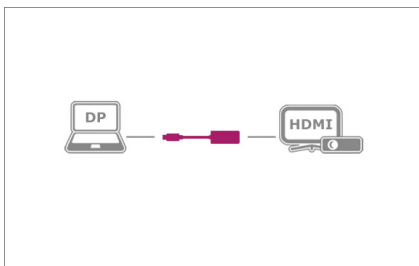

ICY BOX IB-AC508a

DisplayPort™ 1.2 to HDMI® Adapter

Key features

- DisplayPort™ 1.2 (Input) to HDMI® Connector (Output)
- Supports DP 1.2 Ultra HD up to 3840x2160 pixels
- Supports HDMI® up to 3840x2160@30Hz
- Plug & Play

Packing content

1x IB-AC508a, 1x Safty information

DisplayPort™ to HDMI®, impossible in the past!

Luckily enough, the past is the past! The IB-AC508a DisplayPort™ to HDMI® adapter connects DisplayPort™ outputs, such as a laptop or desktop PC with HDMI® devices like televisions, monitors, etc.. With the DisplayPort™ 1.2 specifications and HDMI® this adapter may constitute a video bandwidth of up to 3 Gbit/s and a resolution of 4K Ultra HD (3840x2160@30Hz). Simple to use without the installation of any driver, since the IB-AC508a is completely Plug & Play.

Technical data

Model IB-AC508a
Article no. 60475
EAN code 4250078168584
Brand ICY BOX

Colour Black
Interface DisplayPort™ to HDMI®
Resolution Ultra HD 4k
Operating system supports all operating systems

ICY BOX **IB-AC508a** DisplayPort™ 1.2 to HDMI® Adapter