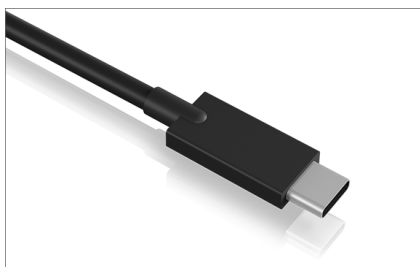

#### Technical data

<b>Model</b>	IB-CB034
<b>Article no.</b>	60837
<b>EAN code</b>	4250078171737
<b>Brand</b>	ICY BOX
<b>Colour</b>	Black
<b>Material</b>	PC / ABS
<b>Interface to host computer</b>	USB 3.2 (Gen 2)* Type-A / Type-C® (Adapter)
<b>Interface to USB device</b>	USB 3.2 (Gen 2)* Type-C®
	*USB 3.2 (Gen 2) corresponds to USB 3.1 and USB 3.1 (Gen 2).

<b>Transfer rate</b>	Up to 10 Gbit/s
<b>length of cable</b>	100 cm
<b>Plug &amp; Play</b>	Yes
<b>Operating system</b>	Independent
<b>System requirements</b>	One USB 3.2 (Gen 2) device with an USB 3.2 (Gen 2) Type-C® host interface and one free USB 3.2 (Gen 2) Type-A or Type-C® port on your host computer. The IB-CB034 is backward compatible with USB 3.0, USB 2.0 and USB 1.1 ports.

## ICY BOX **IB-CB034** USB 3.2 (Gen 2) Type-C® to USB Type-A & Type-C® cable

### Powerful USB-C cable

The IB-CB034 is a high-performance USB Type-C® to Type-A cable that supports the 3.2 (Gen 2) standard. Accordingly, it transfers data at a rapid speed of up to 10 Gbit/s. This gives you fast access to photos, videos and other files without long waiting times.