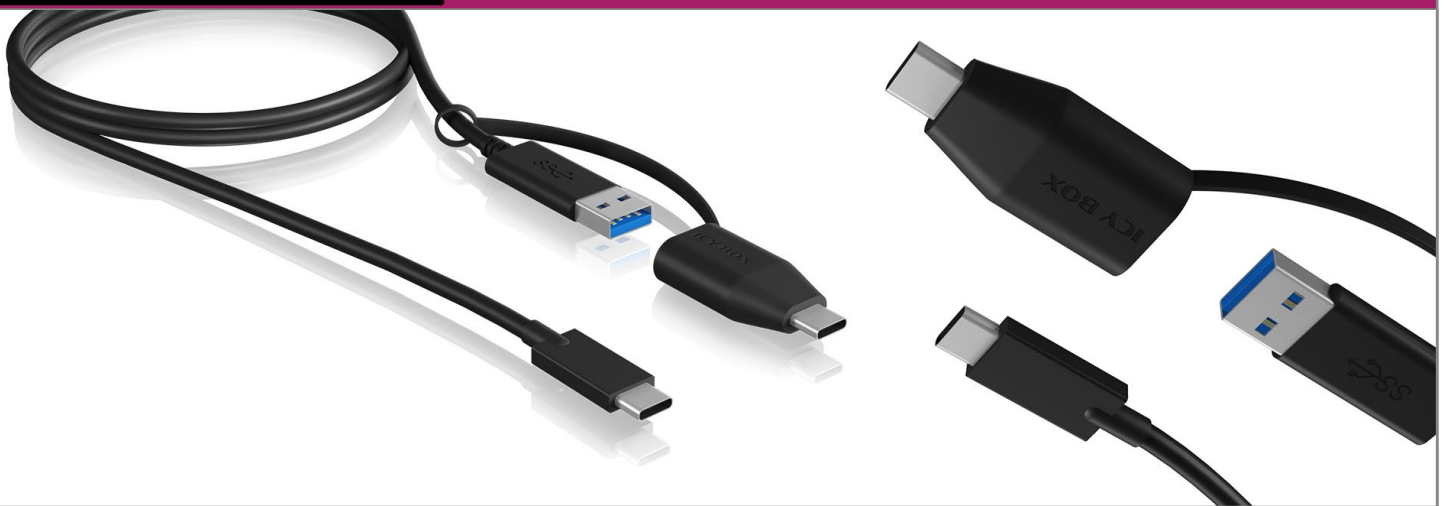

#### Key features

- USB 3.2 (Gen 2) Type-C® to Type-A cable
- Including Type-A to Type-C® adapter
- Data transfer rates of up to 10 Gbit/s
- Cable length 100 cm
- Operating system independent

**Packing content**  
1x IB-CB034, 1x Manual

#### Technical data

<b>Model</b>	IB-CB034
<b>Article no.</b>	60837
<b>EAN code</b>	4250078171737
<b>Brand</b>	ICY BOX
<b>Colour</b>	Black
<b>Material</b>	PC / ABS
<b>Interface to host computer</b>	USB 3.2 (Gen 2)* Type-A / Type-C® (Adapter)
<b>Interface to USB device</b>	USB 3.2 (Gen 2)* Type-C®
	*USB 3.2 (Gen 2) corresponds to USB 3.1 and USB 3.1 (Gen 2).

<b>Transfer rate</b>	Up to 10 Gbit/s
<b>length of cable</b>	100 cm
<b>Plug &amp; Play</b>	Yes
<b>Operating system</b>	Independent
<b>System requirements</b>	One USB 3.2 (Gen 2) device with an USB 3.2 (Gen 2) Type-C® host interface and one free USB 3.2 (Gen 2) Type-A or Type-C® port on your host computer. The IB-CB034 is backward compatible with USB 3.0, USB 2.0 and USB 1.1 ports.

### Powerful USB-C cable

The IB-CB034 is a high-performance USB Type-C® to Type-A cable that supports the 3.2 (Gen 2) standard. Accordingly, it transfers data at a rapid speed of up to 10 Gbit/s. This gives you fast access to photos, videos and other files without long waiting times.