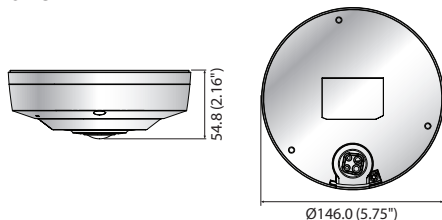

XNF-8010R/8010RV/8010RVM

6MP Fisheye Camera

XNF-8010R

XNF-8010RV/8010RVM

Key Features

- Max. 2048 x 2048 resolution
- H.265, H.264, MJPEG codec supported
- Variable view mode (Fisheye, Single panorama, Double panorama, Quad view)
- On board dewarping, Digital PTZ (8x), Bi-directional audio
- True WDR (120dB), WiseStreamII support
- Tampering, Loitering, Directional detection, Audio detection, Sound classification, Heatmap, People counting, Queue management
- Motion detector, Handover
- M12 connector (XNF-8010RVM)
- IP66 / IK10 (XNF-8010RV/8010RVM)
- SD / SDHC / SDXC memory slot (Max. 512GB), 12V DC / PoE
- IR viewable length 15m (49.21ft)

Dimensions

Unit : mm (inch)

XNF-8010R

XNF-8010RV/8010RVM

Accessories (Optional)

SHF-1500F

SBP-300HMS

SBP-300CM