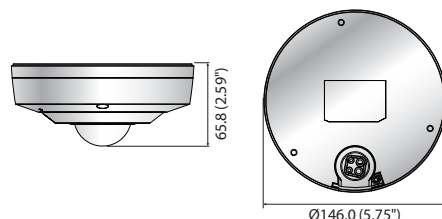

XNF-8010R/8010RV/8010RVM

6MP Fisheye Camera

XNF-8010R

XNF-8010RV/8010RVM

Key Features

- Max. 2048 x 2048 resolution
- H.265, H.264, MJPEG codec supported
- Variable view mode (Fisheye, Single panorama, Double panorama, Quad view)
- On board dewarping, Digital PTZ (8x), Bi-directional audio
- True WDR (120dB), WiseStreamII support
- Tampering, Loitering, Directional detection, Audio detection, Sound classification, Heatmap, People counting, Queue management
- Motion detector, Handover
- M12 connector (XNF-8010RVM)
- IP66 / IK10 (XNF-8010RV/8010RVM)
- SD / SDHC / SDXC memory slot (Max. 512GB), 12V DC / PoE
- IR viewable length 15m (49.21ft)

Dimensions

Unit : mm (inch)

XNF-8010R

XNF-8010RV/8010RVM

Accessories (Optional)

SHF-1500F

SBP-300HMS

SBP-300CM