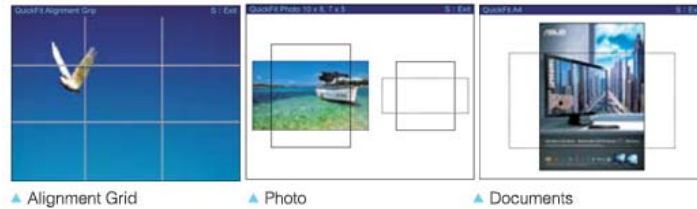

QuickFit Virtual Scale for true what you see is what you get

ASUS includes its exclusive QuickFit Virtual Scale feature with the PB278Q, allowing you to preview photos and documents on-screen in their actual size prior to printing. It can be activated via a monitor hotkey, and serves as a highly useful guide to accurately view and edit photos in their native size.

Supporting Formats:

- Document: A4, letter
- Photo: 8"x10", 5"x7", 4"x6", 3"x5", 2"x2"
- Grid: Alignment