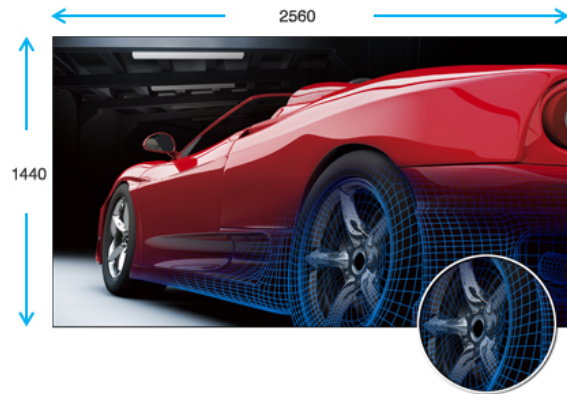

▲ ASUS PB278Q 2560 x 1440 WQHD monitor
View greater detail and spacing with crisp and vivid visuals

Made for Work and Play

The ASUS PB278Q provides an ultra-wide 178° viewing angle on both horizontal and vertical planes, thereby minimizing onscreen color shift even when viewed from extreme angles. With its WQHD display, you enjoy 77% more desktop space than a full HD screen to spread out your windows and palettes. It is also about 25% sharper than a generic 27" full HD display, delivering ultra-smooth visuals thanks to 5ms (GTG) response time. This ensures you get lag-free experiences in movies and gaming, with the latter looking more vivid, with all in-game details shown in true color. The ASUS PB278Q is undoubtedly your best choice for work and play.