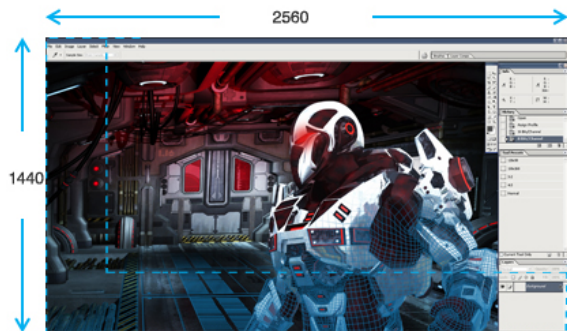

▲ Conventional Monitor with 1920 x 1080
Shows less detail and spacing with relatively blurry images

▲ ASUS PB278Q 2560 x 1440 WQHD monitor
View greater detail and spacing with crisp and vivid visuals

Made for Work and Play

The ASUS PB278Q provides an ultra-wide 178° viewing angle on both horizontal and vertical planes, thereby minimizing onscreen color shift even when viewed from extreme angles. With its WQHD display, you enjoy 77% more desktop space than a full HD screen to spread out your windows and palettes. It is also about 25% sharper than a generic 27" full HD display, delivering ultra-smooth visuals thanks to 5ms (GTG) response time. This ensures you get lag-free experiences in movies and gaming, with the latter looking more vivid, with all in-game details shown in true color. The ASUS PB278Q is undoubtedly your best choice for work and play.

▲ Conventional 1920 x 1080 monitor
Shows less detail and spacing with less room for work bars on the side. Images are relatively blurrier

▲ ASUS PB278Q 2560 x 1440 WQHD monitor
See more detail and spacing with more room for work bars on the side. Images are much more crisp and detailed.