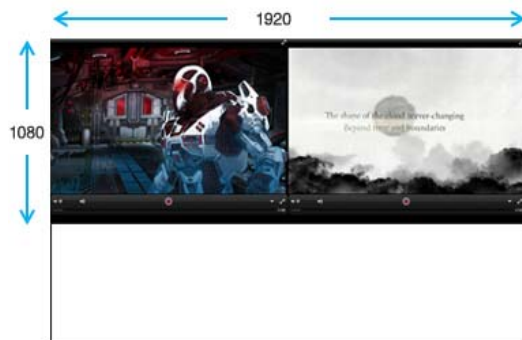

▲ Conventional 1920 x 1080 monitor
Shows less detail and spacing with less room for work bars on the side. Images are relatively blurrier

▲ Conventional 1920 x 1080 monitor
Can only show two 720p HD videos at the same time