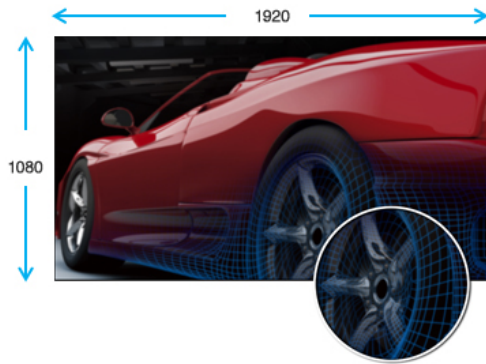

▲ Conventional Monitor with 1920 x 1080
Shows less detail and spacing with relatively blurry images