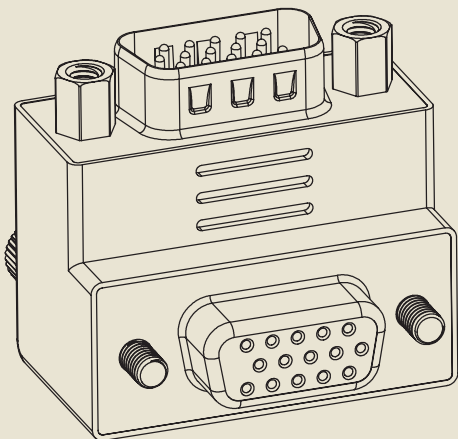

## Adapter VGA male / female 90° angled

### Description

This VGA adapter by Delock enables you to angle the male port of your VGA devices by 90°. Thus you can connect your VGA cable without any problem in case the existing VGA female port is difficult to access.

### Specification

- Connector: VGA 15 pin male > VGA 15 pin female
- Female port 90° angled
- Female port with screws
- Male port with screw nuts
- Connector: nickel-plated