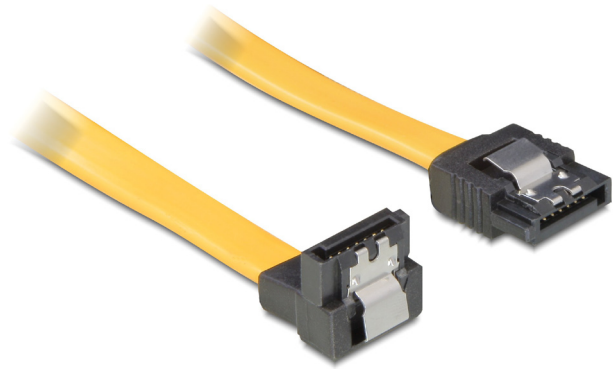

Cable SATA 50cm down/straight metal

Description

This SATA cable by Delock enables you to connect different SATA devices, e.g. SATA-HDD, SATA controller as well as SATA Flash memory. When connecting this cable to a HDD the cable will be lead downwards. Additional snap in will be provided by metal clips on the SATA connectors.

Ref. 82479
EAN 4043619824793

Images

Specification

- SATA II specification
- Data transfer rate: SATA up to 3Gbps
- Cable length: 50cm
- Metal clips
- Connector: down/ straight

Package

- Delock poly bag