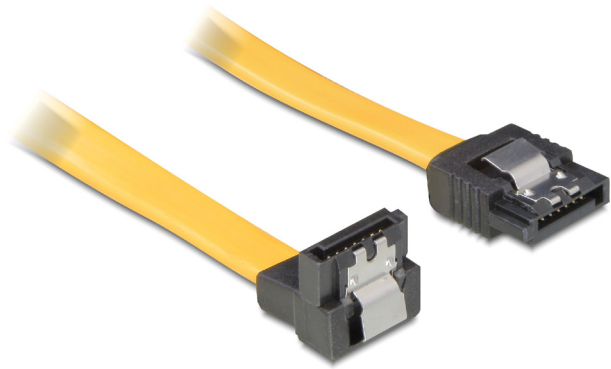

## Cable SATA 30cm down/straight metal

### Description

This SATA cable by Delock enables you to connect different SATA devices, e.g. SATA-HDD, SATA controller as well as SATA Flash memory. When connecting this cable to a HDD the cable will be lead downwards. Additional snap in will be provided by metal clips on the SATA connectors.

### Specification

- SATA II specification
- Data transfer rate: SATA up to 3Gbps
- Cable length: 30cm
- Metal clips
- Connector: down/ straight