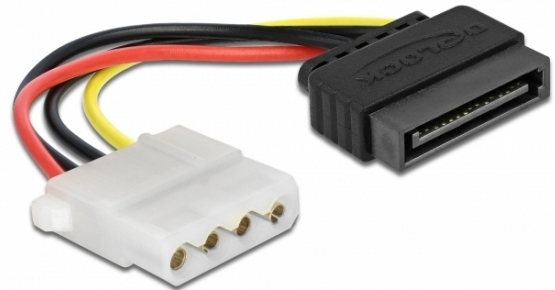

Delock Power Cable SATA 15 pin plug > 4 pin female 12 cm

Description

This power cable enables you to connect a device with 4 pin power connector to a PC power supply with SATA 15 pin interface.

12 cm

Specification

- Connector: 15 pin SATA plug > 4 pin female
- Power connector for 4 pin
- Cable gauge: 18 AWG
- Cable length: ca. 12 cm

Package content

- SATA power cable

Item no. 60115

EAN: 4043619601158

Country of origin: China