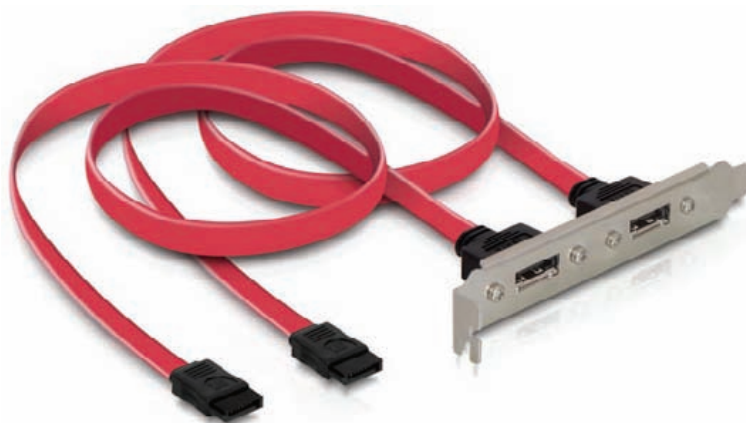

Slotbracket 2x internal SATA > 2x eSATA external

Description

The SATA slotbracket by Delock for installation into a standard PCI slot enables you to lead out two internal SATA ports in order to connect external eSATA devices.

Ref. 65116
EAN 4043619651160

Images

Specification

- Connectors: 2x SATA internal
2x eSATA external
- With slotbracket for installation into PCI slot
- Cable length: 45cm

System requirement

- PC with a free PCI slot
- Two free SATA ports internal

Package content

- Slotbracket 2x SATA to 2x eSATA

Package

- Delock poly bag