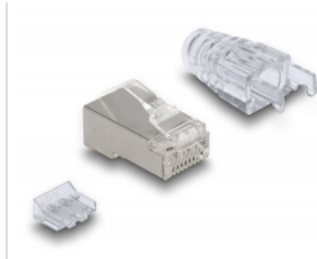

Delock RJ45 Modular Plug with curved latch Cat.6 and bend protection boots 50 pcs set

Description

This high quality RJ45 plug set by Delock includes shielded RJ45 plugs with curved latch, suitable bend protection boots and a cable manager for optimal assembly installation of cables from 26 - 23 AWG.

With curved latch

The RJ45 plug is designed with a curved latch that gives way when the plug is pulled out and therefore cannot be damaged.

With cable manager and bend protection boots

The RJ45 plug can be easily installed with the included cable manager and the bend protection boots protects the cable end from abrasion and prevents heavy tensile strain on the cable.

Specification

- RJ45 plug with curved latch
- Suitable for Cat.6 cables
- For solid or stranded wire (26 - 23 AWG)
- Shielded (FTP)
- 3-prong contact
- Contacts gold-plated: 1.27 um / 50 u"
- Housing material: PC
- Dimensions (LxWxH): ca. 22.5 x 15.0 x 11.7 mm

Item no. 66904

EAN: 4043619669042

Country of origin: China

Package: Box

Package content

- 50 x RJ45 plug
- 50 x bend protection boots
- 50 x Cable manager

Images

General	
Specification:	Cat. 6
Interface	
connector:	1 x RJ45 plug
Physical characteristics	
Housing material:	PC
Conductor gauge:	26 - 23 AWG
Shielding:	FTP
Length:	22.5 mm
Width:	15.0 mm
Height:	11.7 mm