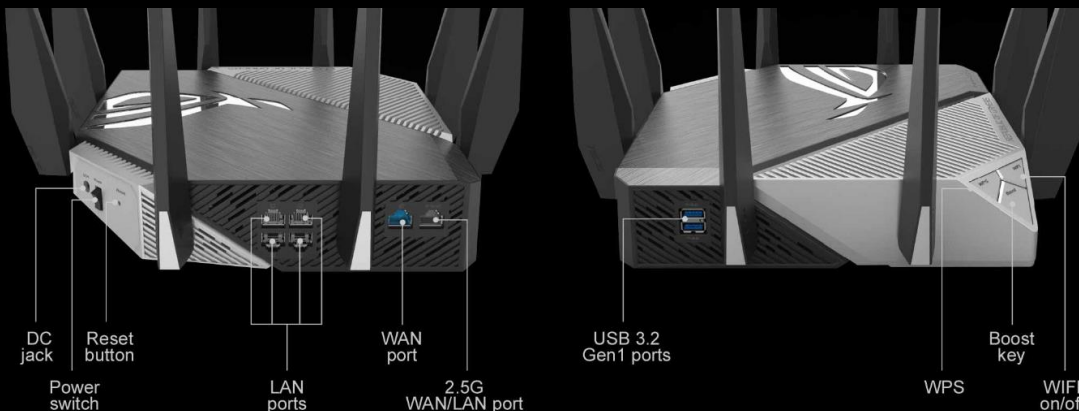

Connectivity