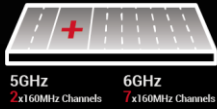

7 Extra
160MHz Channels