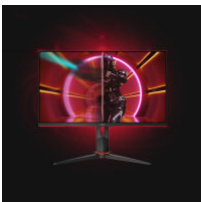

144 Hz

Equip yourself with twice the frame rate of other monitors and say goodbye to image stuttering and blurry motion. With a 144Hz refresh rate every frame is rendered sharply and in smooth succession, so you can line up your shots accurately and appreciate high speed races in all their glory.